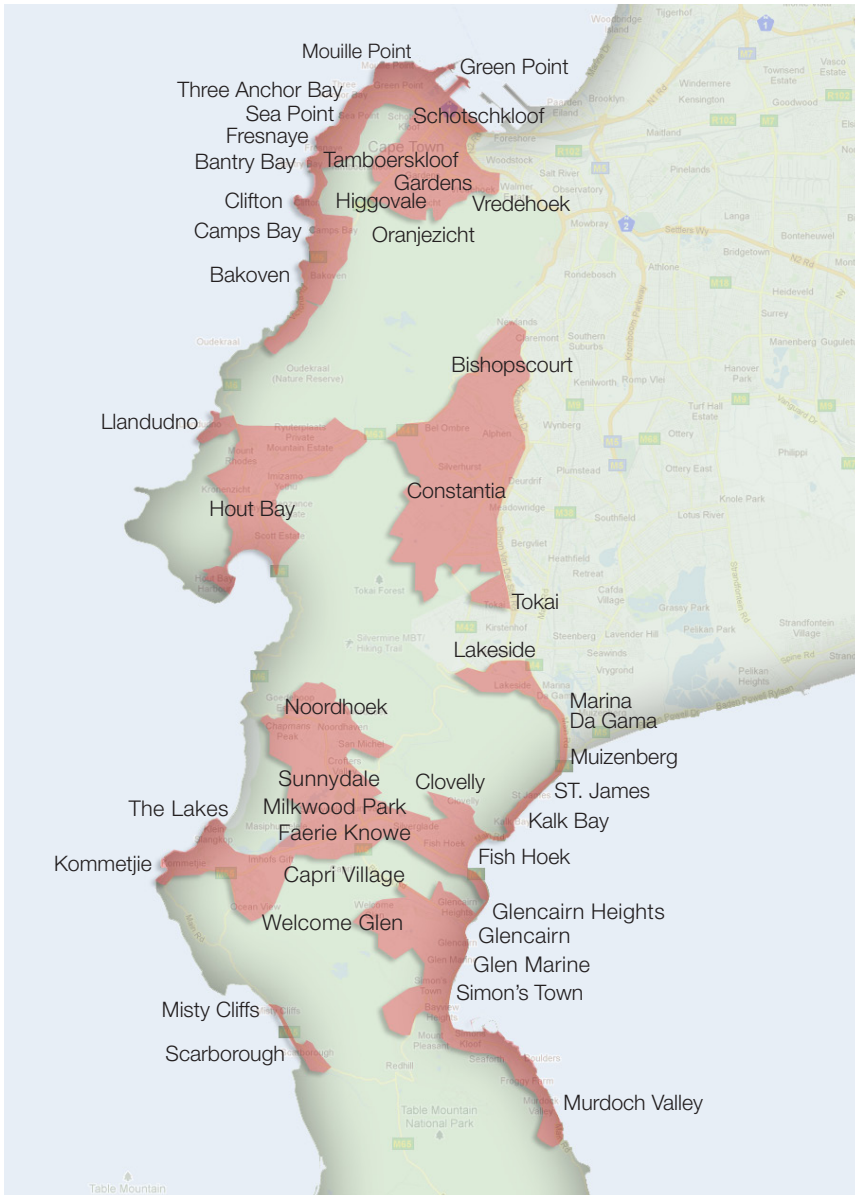

DISTRIBUTION AREAS AND ARTWORK INFO 2011

DISTRIBUTION AREA

ARTWORK SIZE AND FORMATS

DETAILED LISTING

- Zonnebloem
- Vredehoek
- Devil's Peak
- Oranjezicht
- Gardens
- Tamboerskloof
- Higgovale
- Schotschkloof
- Bo Kaap
- De Waterkant
- Mouille Point
- Green Point
- Three Anchor Bay
- Sea Point
- Fresnaye
- Bantry Bay
- Clifton
- Camps Bay
- Bakoven
- Llandudno
- Hout Bay
- Bishopscourt
- Constantia
- Tokai
- Steenberg
- Lakeside
- Klein Wassenaar
- Muizenberg
- St James
- Marina Da Gama
- Clovelly
- Kalk Bay
- Fish Hoek
- Peers Hill
- Silverglades
- Capri Village
- Faerie Knowe
- Sunnydale
- Imhoff's Gift
- Sunvalley
- The Lakes
- Kommetjie
- Scarborough
- Misty Cliffs
- Glencairn
- Glencairn Heights
- Welcome Glen
- Glen Marine
- Simon's Town
- Noordhoek