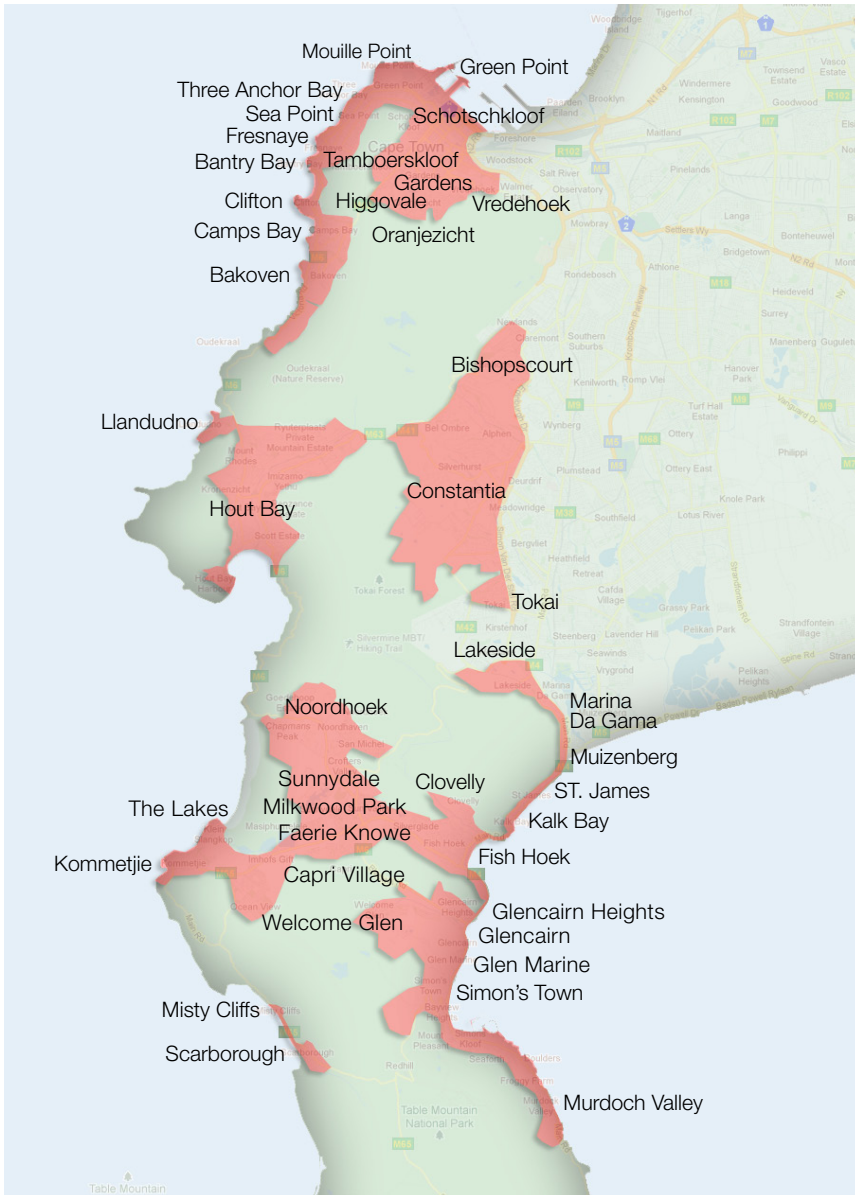

DISTRIBUTION AREAS AND ARTWORK INFO 2011

DISTRIBUTION AREA

ARTWORK SIZE AND FORMATS

DETAILED LISTING

- Bergvliet
- Bishopscourt
- Capri Village
- Clovelly
- Constantia
- Diep River
- Dreyersdal
- Faerie Knowe
- Fish Hoek
- Glen Marine
- Glencairn
- Glencairn Heights
- Imhoff's Gift
- Kalk Bay
- Kirstenhof
- Klein Wassenaar
- Kommetjie
- Lakeside
- Marina Da Gama
- Meadowridge
- Misty Cliffs
- Muizenberg
- Noordhoek
- Peers Hill
- Scarborough
- Silverglades
- Simon's Town
- St James
- Steenberg
- Sunnyside
- Sunvalley
- The Lakes
- Tokai
- Upper Plumstead
- Walloon
- Welcome Glen